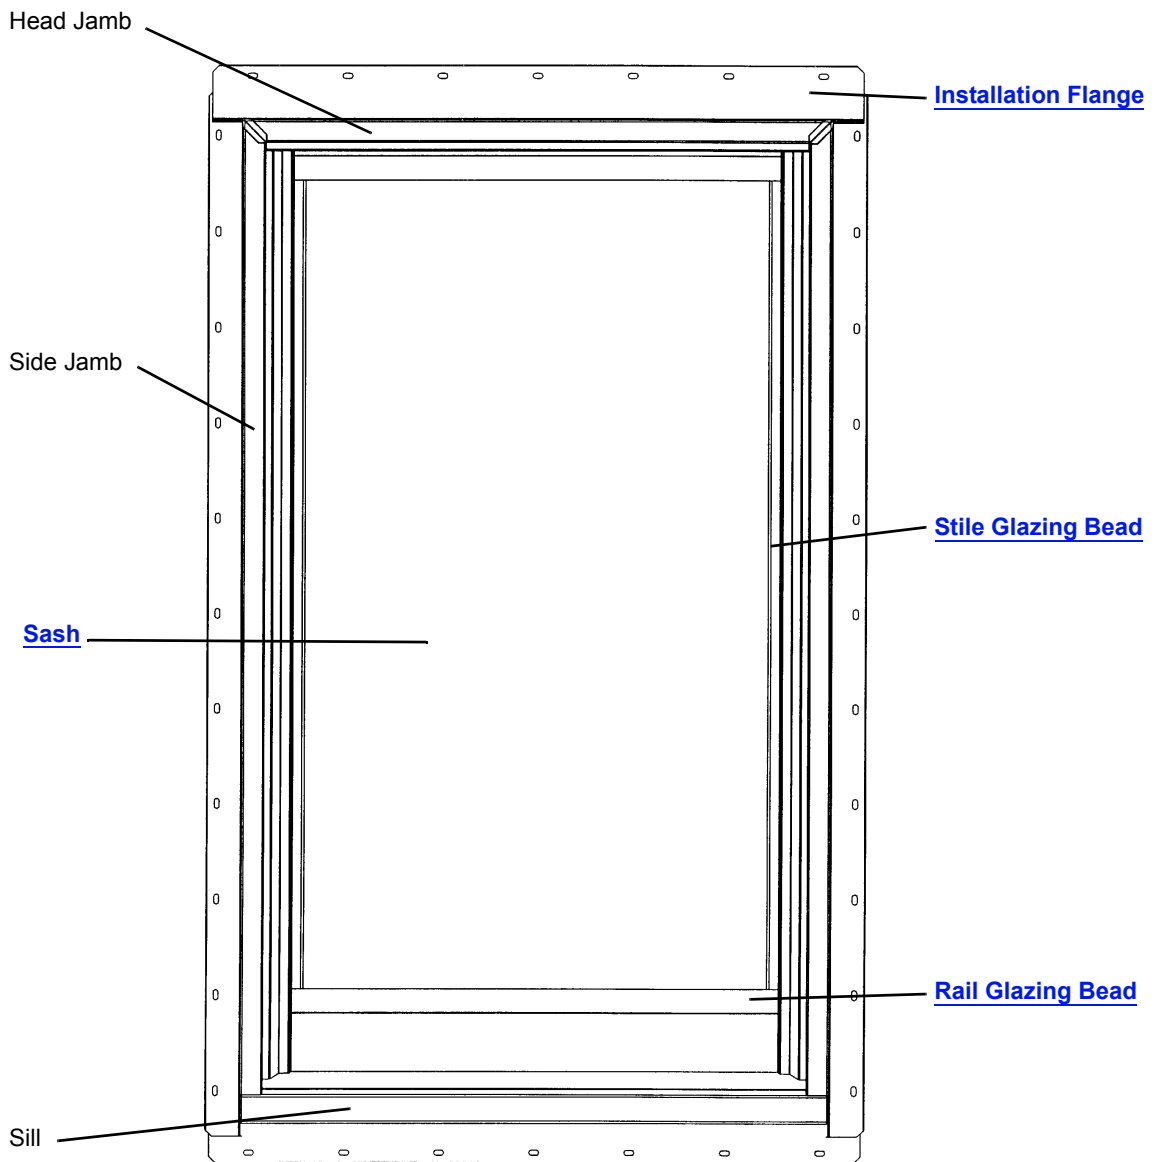

Picture and Sidelight Windows

Parts Illustration

Parts Illustration - Picture Windows (1968 to 2002)

Manufactured 1968 to 2002

Perma-Shield® Narroline® Picture Window Unit Parts

Unit viewed from exterior.