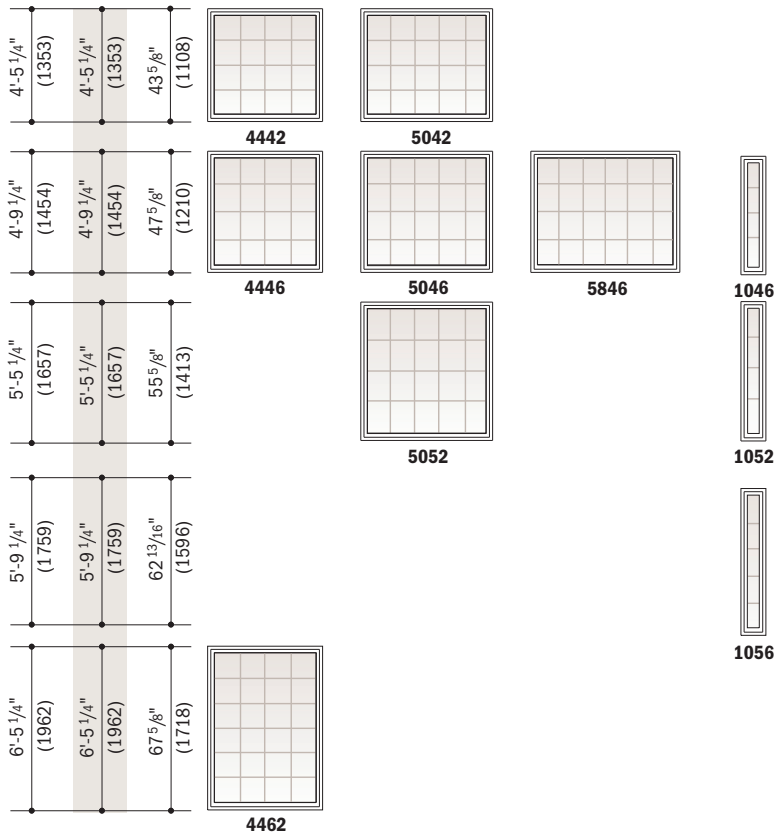

Unit Sizes

Unit Size Chart - Narroline® Picture and Sidelight Windows

Note: Unit Dim. refers to overall outside-to-outside frame. Rgh. Opg. refers to rough stud opening. Glass refers to unobstructed (visible) glass.

Picture Windows 1981 to 2002

Sidelights 1997 to 2002

Unit Dimension	4'-5⁵/₈" (1362)	5'-1⁵/₈" (1565)	5'-9⁵/₈" (1768)	1'-0" (305)
Rough Opening	4'-6¹/₈" (1375)	5'-2¹/₈" (1578)	5'-10¹/₈" (1781)	1'-0¹/₂" (318)
Unobstructed Glass	46¹/₂" (1181)	54¹/₂" (1384)	62¹/₂" (1588)	6¹³/₁₆" (159)