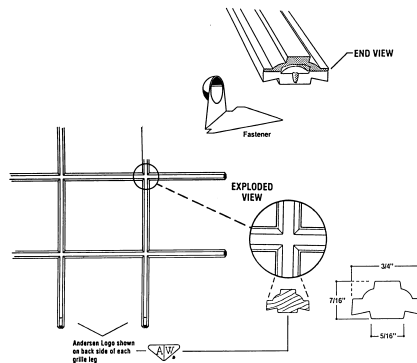

Grilles

Interior Grilles - Picture Windows

Note:
Grilles first offered in 1989. Can only be used on 1981 to 2002 vintage sash.

Perma-Shield® Narroline® Picture Window Interior Grilles

Interior Grille - Picture Window / Colonial / 3/4" Wood / Natural Wood Interior

Unit No.	Dimensions	White	Terratone	Sandtone
4442	46 ²³/₃₂ × 43 ²⁷/₃₂	1603430	2703130	1139202
4446	46 ²³/₃₂ × 47 ²⁷/₃₂	1603432	2703132	1139204
4462	46 ²³/₃₂ × 67 ²⁷/₃₂	1603436	2703136	1139208
5042	54 ²³/₃₂ × 43 ²⁷/₃₂	1603438	2703138	1139210
5046	54 ²³/₃₂ × 47 ²⁷/₃₂	1603440	2703140	1139212
5052	54 ²³/₃₂ × 55 ²⁷/₃₂	1603442	2703142	1139214
5846	62 ²³/₃₂ × 47 ²⁷/₃₂	1603448	N/A	1139220

Interior Grille - Picture Window / Colonial / 3/4" Wood / Prefinished Interior

Unit No.	Dimensions	White	Terratone	Sandtone
4442	46 ²³/₃₂ × 43 ²⁷/₃₂	1603330	2703030	1139302
4446	46 ²³/₃₂ × 47 ²⁷/₃₂	1603332	2703032	1139304
4462	46 ²³/₃₂ × 67 ²⁷/₃₂	1603336	2703036	1139308
5042	54 ²³/₃₂ × 43 ²⁷/₃₂	1603338	2703038	1139310
5046	54 ²³/₃₂ × 47 ²⁷/₃₂	1603340	2703040	1139312
5052	54 ²³/₃₂ × 55 ²⁷/₃₂	1603342	2703042	1139314
5846	62 ²³/₃₂ × 47 ²⁷/₃₂	1603348	N/A	1139320

Interior Grille - Sidelight / Colonial / 3/4" Wood / Horizontal

	Unit No.	White	Terratone
	10	1669312	2752312

Grille Fastener

Order No.
1974312