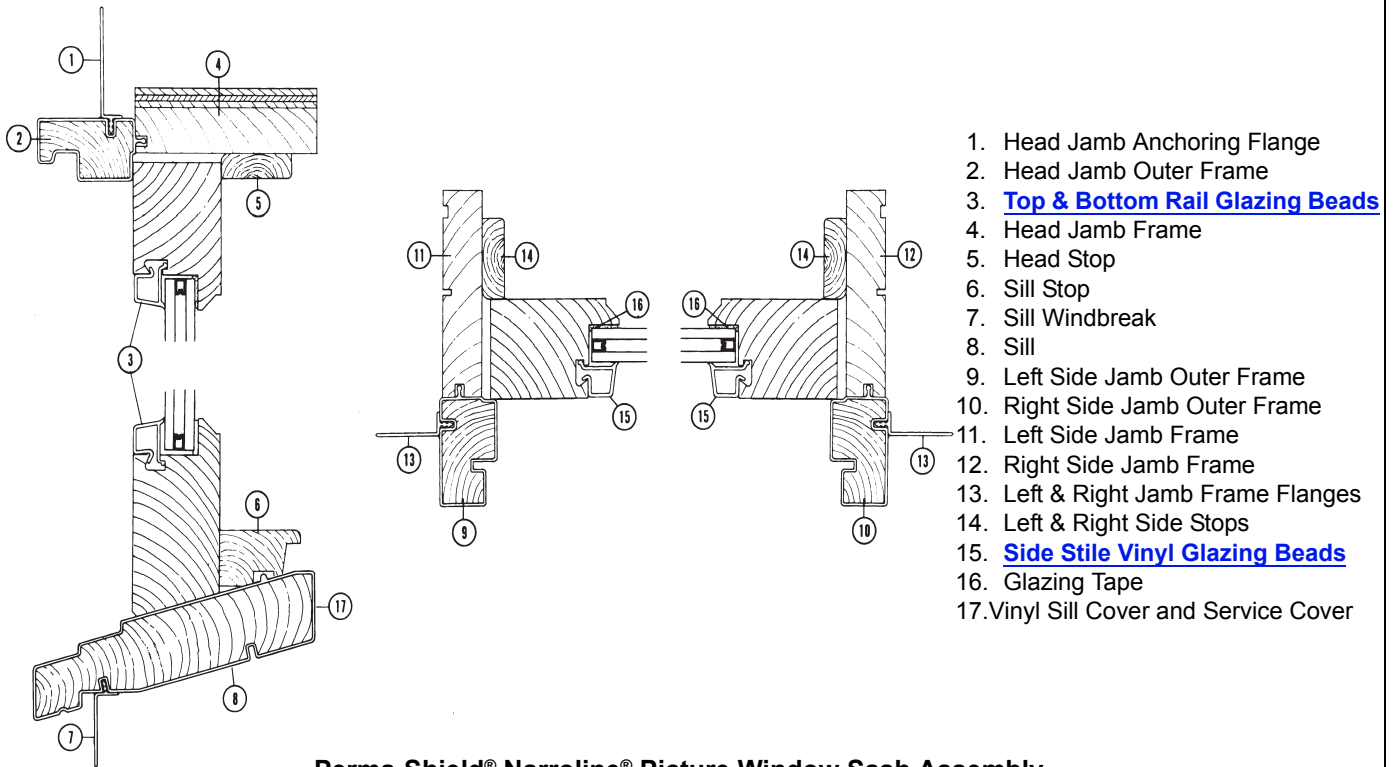

Perma-Shield® Narroline® Picture and Sidelight (1968 to 2002)

Picture and Sidelight Windows

Sash

Illustration - Picture Windows / Wood Sash (1968 to 1981)

Perma-Shield® Narroline® Picture Window Sash Assembly

Sash - Picture Windows (1968 to 1981)

Sash - Picture Window / Dual Pane (1968 to 1981)

Note:
Sash is wood. Replace with 1981 to 2002 vintage sash.
Sash sizes shown here that are not a part of 1981 to 2002 vintage size grid are not available. [Liner set](#) that includes accessory stops may be needed.

Unit No.	White	Unit No.	White
4442	N/A	5052	N/A
4446		5842	
4452		5846	
5042		5852	
5046			

Sash - Picture Window / Dual Pane / Prefinished Interior (1968 to 1981)

Note:
Sash is wood. Replace with 1981 to 2002 vintage sash.
Sash sizes shown here that are not a part of 1981 to 2002 vintage size grid are not available. [Liner set](#) that includes accessory stops may be needed.

Unit No.	White	Unit No.	White
4442	N/A	5046	N/A
4446		5052	
5042		5846	

Sash - Scholz Homes Picture Windows (1968 to 1972)

Sash - Scholz Homes Picture Window (1968 to 1972)

Note:
Scholz Homes Picture Window sash is no longer available.