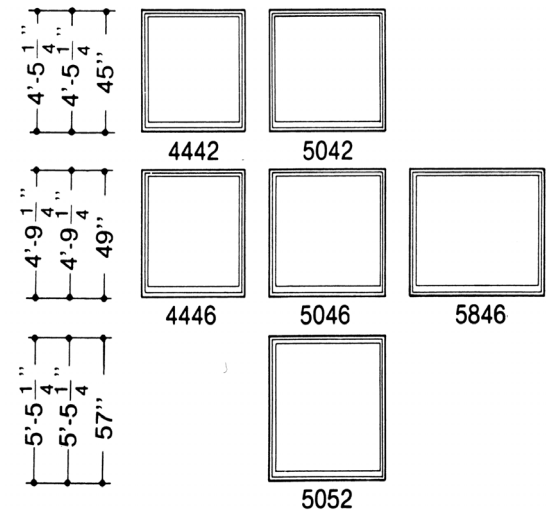

Picture Windows 1968 to 1981

UNIT DIM.	4'-5⁵/₈"	5'-1⁵/₈"	5'-9⁵/₈"
RGH. OPG.	4'-6¹/₈"	5'-2¹/₈"	5'-10¹/₈"
GLASS *	48³/₁₆"	56³/₁₆"	64³/₁₆"