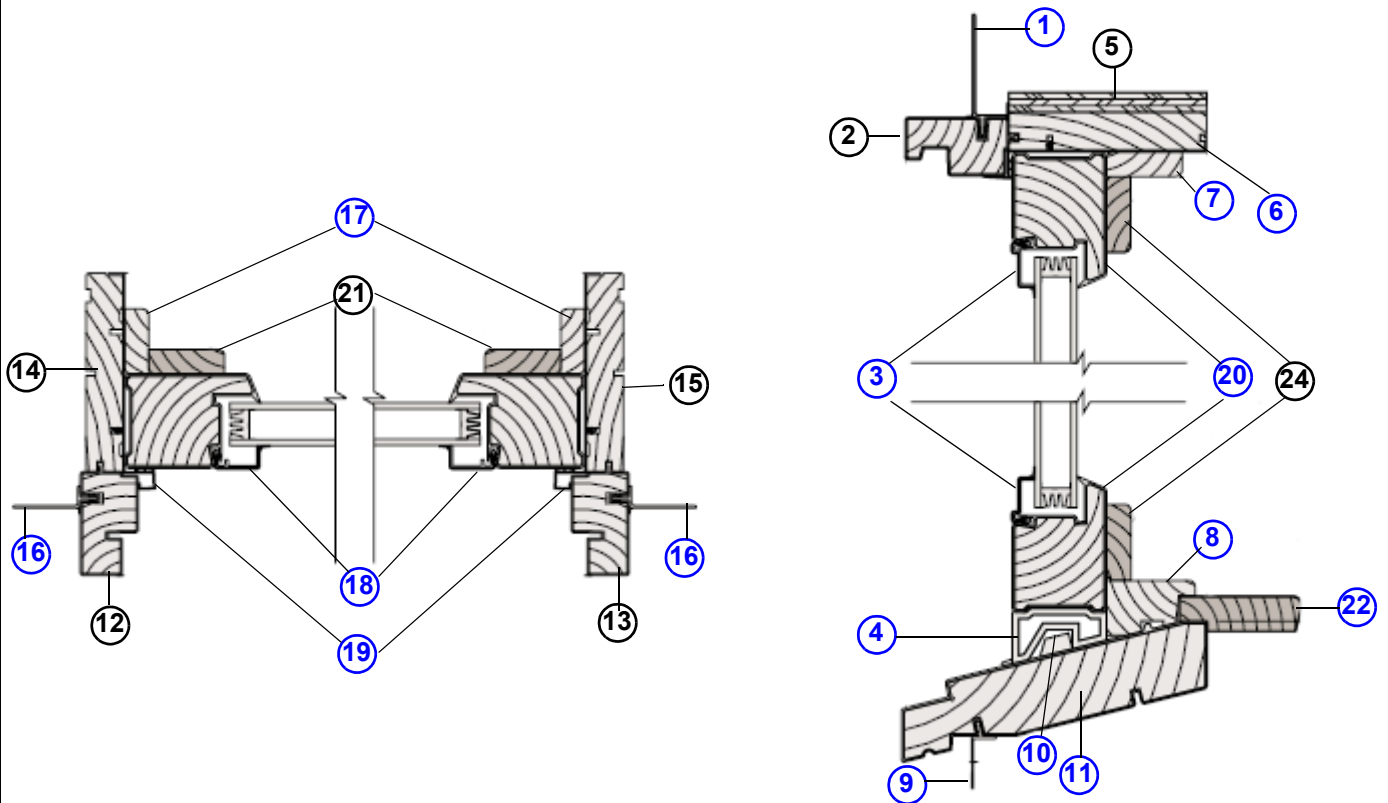

Unit Illustration

Illustration - Narroline® Picture Windows / Vinyl Sash (1981 to 2002)

1. Head Jamb Flange	9. Sill Windbreak	17. Left & Right Side Stops
2. Head Jamb Outer Frame	10. Sill Block	18. Side Stile Vinyl Glazing Beads
3. Top & Bottom Rail Glazing Beads	11. Sill	19. Side Jamb Liners
4. Bottom Rail Filler	12. Left Side Outer Frame	20. Picture Window Sash
5. Head Jamb Frame	13. Right Side Outer Frame	21. Accessory Stops (Optional)
6. Head Jamb Liner	14. Left Side Jamb Frame	22. Stool (Optional)
7. Head Stop	15. Right Side Jamb Frame	
8. Sill Stop	16. Side Flanges	

Perma-Shield® Narroline® Picture Window