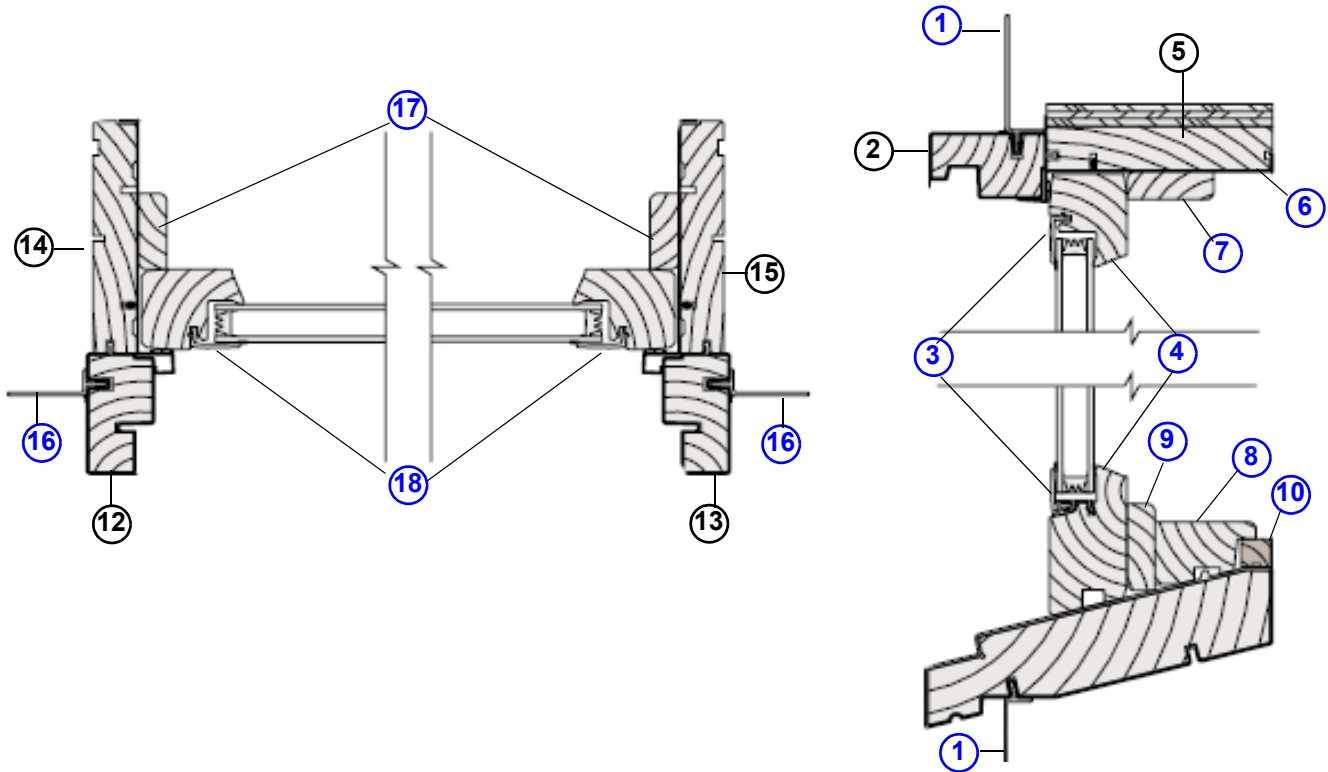

Unit Illustration

Illustration - Narroline® Sidelight (1997 to 2002)

1. Sidelight Head/Sill Flange	12. Left Side Outer Frame
2. Head Jamb Outer Frame	13. Right Side Outer Frame
3. Sidelight Rail Glazing Beads	14. Left Side Jamb Frame
4. Sidelight Sash	15. Right Side Jamb Frame
5. Head Jamb Frame	16. Side Flanges
6. Sidelight Head Jamb Liner	17. Left & Right Side Stops
7. Sidelight Head Stop	18. Sidelight Side Stile Vinyl Glazing Beads
8. Sidelight Sill Stop	19. Side Jamb Liners
9. Sill Stop Filler	
10. Sill Stop	
11. Sill	

Perma-Shield® Narroline® Sidelight

Unit viewed from exterior.