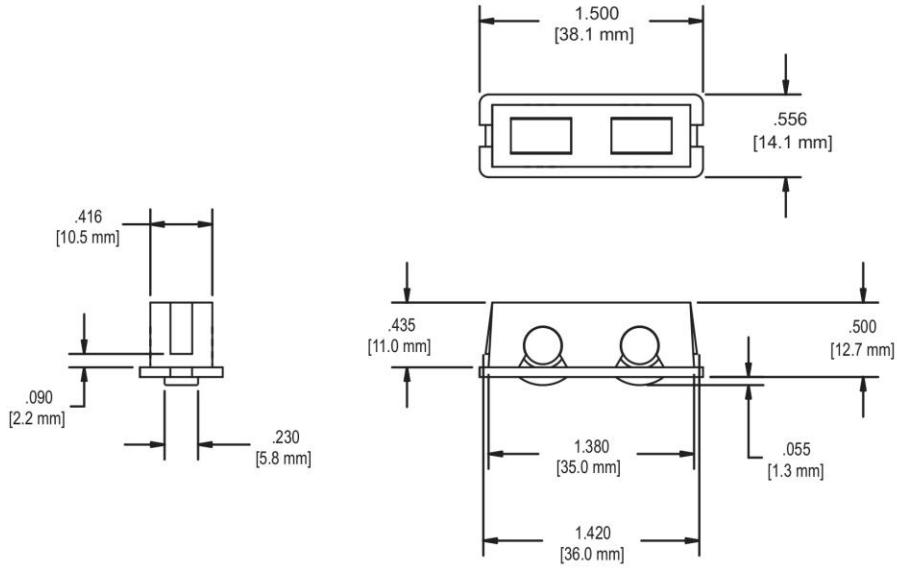

1. The type and style of profile that you are mounting the hardware to.
2. The Truth Hardware Model Number that you are interested in.

WINDOW ROLLERS

FIG. 1 4233-1000 ROLLER

FIG. 2 4231-1000 ROLLER