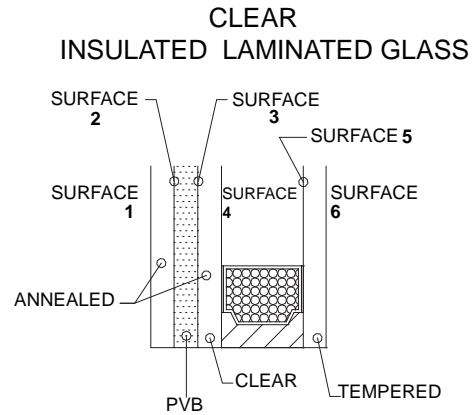

Wood Glazing Bead
For
Monolithic Laminated Glass

Laminated Insulated Glass Configuration

MAX. IG WIDTH		0.938
LAMINATED INSULATED 5mm / 5mm GLASS:	GLASS	0.122
	PVB	0.090
	GLASS	0.122
MIN. AIR SPACE		0.438
GLASS		0.122

For FeelSafe Insulated Glazing Options, See Next page →

Glazing Options

FeelSafe Impact Laminated Insulated Glass Options

Laminated Insulated Glass Configuration

MAX. IG WIDTH		0.938
LAMINATED INSULATED 5mm / 5mm GLASS:	GLASS	0.122
	PVB	0.090
	GLASS	0.122
MIN. AIR SPACE		0.438
GLASS		0.122