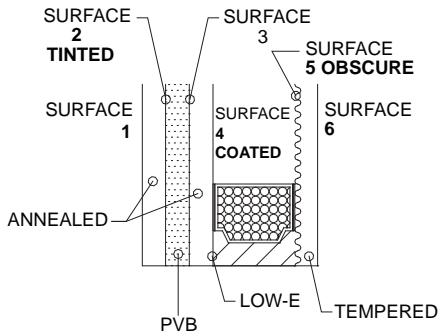

Wood Glazing Bead
For
Monolithic Laminated Glass

Laminated Insulated Glass Configuration

MAX. IG WIDTH		0.938
LAMINATED INSULATED 5mm / 5mm GLASS:	GLASS	0.122
	PVB	0.090
	GLASS	0.122
MIN. AIR SPACE		0.438
GLASS		0.122

For FeelSafe Insulated Glazing Options, See Next page →

Glazing Options

FeelSafe Impact Laminated Insulated Glass Options

Laminated Insulated Glass Configuration

MAX. IG WIDTH		0.938
LAMINATED INSULATED 5mm / 5mm GLASS:	GLASS	0.122
	PVB	0.090
	GLASS	0.122
MIN. AIR SPACE		0.438
GLASS		0.122

**LOW-E INSULATED LAMINATED
TINTED / OBSCURE GLASS**

**LOW-E INSULATED
LAMINATED GLASS**

**LOW-E INSULATED
LAMINATED TINTED GLASS**

**CLEAR INSULATED
LAMINATED TINTED GLASS**

**CLEAR
INSULATED LAMINATED
OBSCURE GLASS**