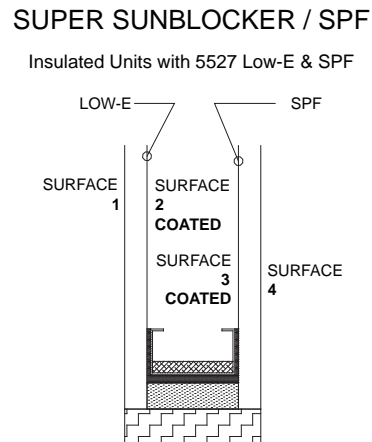

GRAY / BRONZE TINTED
Insulated Units with Tinted Exterior Lite and
Optional Coatings on Surface 3
Low-E options include 7138, 7036 or 5527