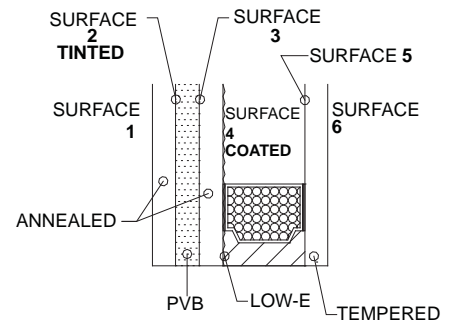

Wood Glazing Bead
For
Monolithic Laminated Glass

Laminated Insulated Glass Configuration

MAX. IG WIDTH		0.938
LAMINATED INSULATED 5mm / 5mm GLASS:	GLASS	0.122
	PVB	0.090
	GLASS	0.122
MIN. AIR SPACE		0.438
GLASS		0.122

For FeelSafe Insulated Glazing Options, See Next page →

Glazing Options

FeelSafe Impact Laminated Insulated Glass Options

Laminated Insulated Glass Configuration

MAX. IG WIDTH		0.938
LAMINATED INSULATED 5mm / 5mm GLASS:	GLASS	0.122
	PVB	0.090
	GLASS	0.122
MIN. AIR SPACE		0.438
GLASS		0.122

**LOW-E INSULATED LAMINATED
TINTED / OBSCURE GLASS**

**LOW-E INSULATED
LAMINATED GLASS**

**LOW-E INSULATED
LAMINATED TINTED GLASS**

**CLEAR INSULATED
LAMINATED TINTED GLASS**

**CLEAR
INSULATED LAMINATED
OBSCURE GLASS**