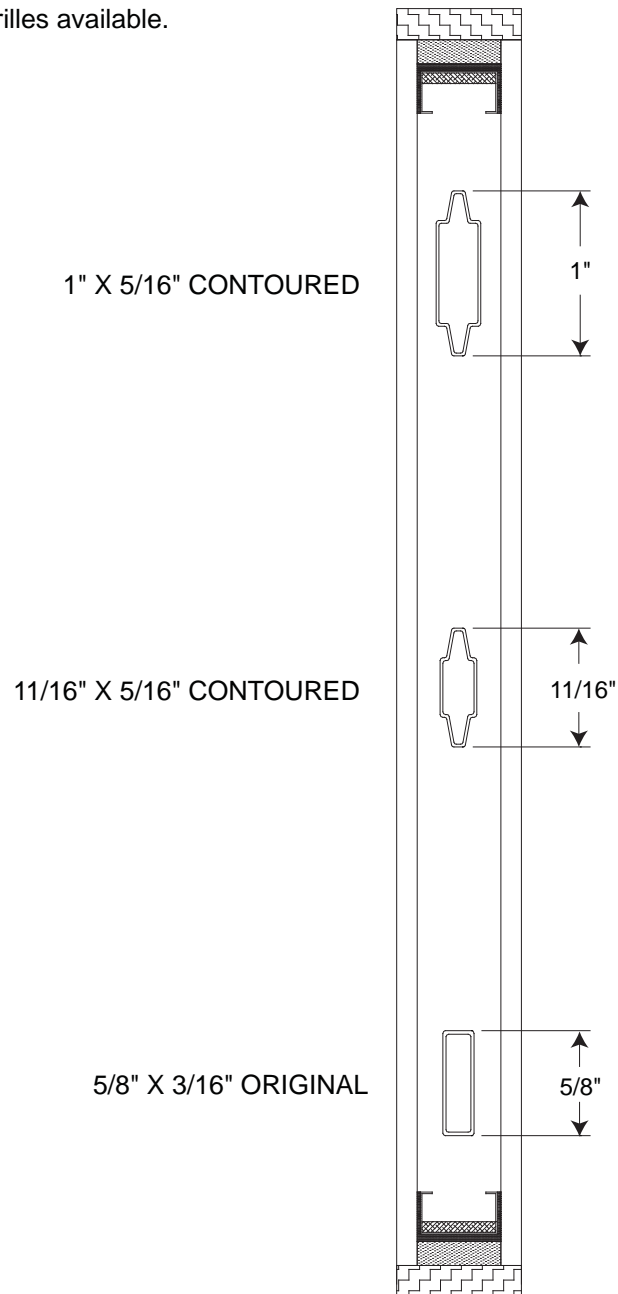

Grille in Airspace (GIA's)

Aluminum grilles are offered in a white, bronze, sand, eggshell, brick red, and green color. Two-tone grilles available.