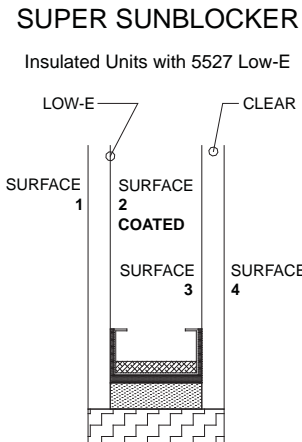

GRAY / BRONZE TINTED
Insulated Units with Tinted Exterior Lite and
Optional Coatings on Surface 3
Low-E options include 7138, 7036 or 5527