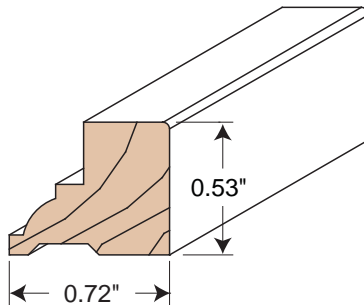

2 4MM Wood Glazing Bead Lineal Foot Part# 211875 (Pine)

Note: 4MM glazing bead only required on units with a glass square footage greater than 17.9 SGFT.