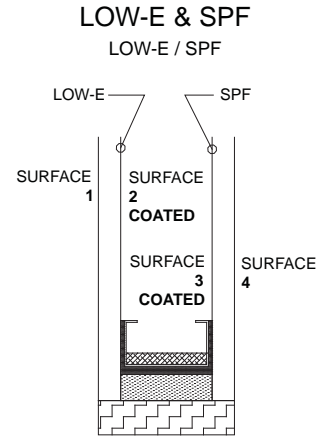

2 4MM Wood Glazing Bead Lineal Foot Part# 211875 (Pine)

Note: 4MM glazing bead only required on units with a glass square footage greater than 17.9 SGFT.

Vertical Section of Panel

Glazing Options

3MM & 4MM Glass Options