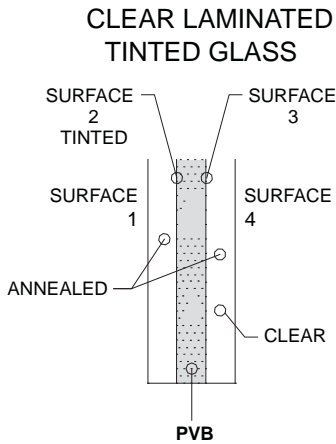

FeelSafe Glazing Beads, Glazing Options

PART # 098479
3/16 X 1/16 POLYETHYLENE FOAM TAPE

3 FeelSafe Laminated Monolithic Wood Glazing Bead Lineal Foot Part# 216636 (Pine)

Wood Glazing Bead
For
5mm - 5mm Laminated Insulated Glass

Laminated Glass Configuration

MAX. GLS WIDTH		0.398
LAMINATED GLASS:	GLASS	0.122
	PVB	0.090
	GLASS	0.122

FeelSafe Impact Laminated Glass Options Glass Type "D"

4 FeelSafe Laminated Insulated Glass Wood Glazing Bead Lineal Foot Part# 212765

Wood Glazing Bead
For
Monolithic Laminated Glass

Laminated Insulated Glass Configuration

MAX. IG WIDTH		0.938
LAMINATED INSULATED 5mm / 5mm GLASS:	GLASS	0.122
	PVB	0.090
	GLASS	0.122
MIN. AIR SPACE		0.438
GLASS		0.122