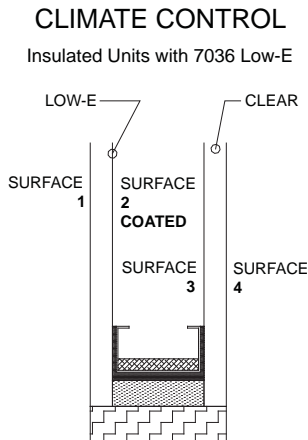

2 4MM Wood Glazing Bead Lineal Foot Part# 211875 (Pine)

Note: 4MM glazing bead only required on units with a glass square footage greater than 17.9 SGFT.

Vertical Section of Panel

Glazing Options

3MM & 4MM Glass Options