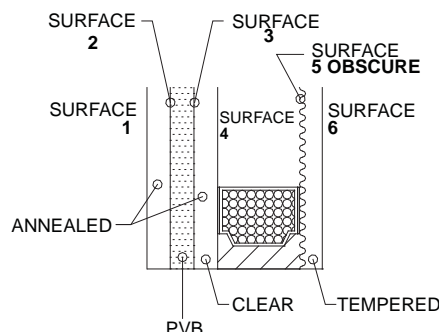

For FeelSafe Insulated Glazing Options, See Next page →

Glazing Options

FeelSafe Impact Laminated Insulated Glass Options

Laminated Insulated Glass Configuration

MAX. IG WIDTH		0.938
LAMINATED INSULATED 5mm / 5mm GLASS:	GLASS	0.122
	PVB	0.090
	GLASS	0.122
MIN. AIR SPACE		0.438
GLASS		0.122

**LOW-E INSULATED LAMINATED
TINTED / OBSCURE GLASS**

**LOW-E INSULATED
LAMINATED GLASS**

**LOW-E INSULATED
LAMINATED TINTED GLASS**

**CLEAR INSULATED
LAMINATED TINTED GLASS**

**CLEAR
INSULATED LAMINATED
OBSCURE GLASS**