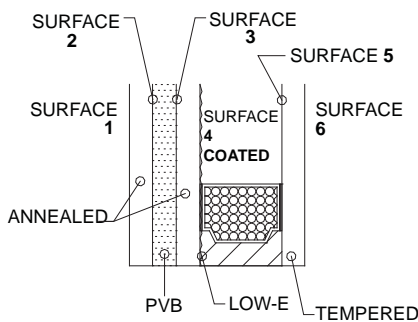

Wood Glazing Bead
For
Monolithic Laminated Glass

Laminated Insulated Glass Configuration

MAX. IG WIDTH		0.938
LAMINATED INSULATED 5mm / 5mm GLASS:	GLASS	0.122
	PVB	0.090
	GLASS	0.122
MIN. AIR SPACE		0.438
GLASS		0.122

For FeelSafe Insulated Glazing Options, See Next page →

Glazing Options

FeelSafe Impact Laminated Insulated Glass Options

Laminated Insulated Glass Configuration

MAX. IG WIDTH		0.938
LAMINATED INSULATED 5mm / 5mm GLASS:	GLASS	0.122
	PVB	0.090
	GLASS	0.122
MIN. AIR SPACE		0.438
GLASS		0.122

**LOW-E INSULATED LAMINATED
TINTED / OBSCURE GLASS**

**LOW-E INSULATED
LAMINATED GLASS**

**LOW-E INSULATED
LAMINATED TINTED GLASS**

**CLEAR INSULATED
LAMINATED TINTED GLASS**

**CLEAR
INSULATED LAMINATED
OBSCURE GLASS**