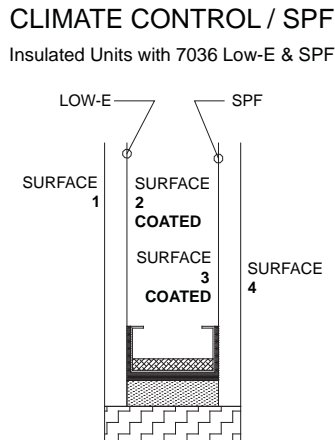

2 4MM Wood Glazing Bead Lineal Foot Part# 211875 (Pine)

Note: 4MM glazing bead only required on units with a glass square footage greater than 17.9 SGFT.

Vertical Section of Panel

Glazing Options

3MM & 4MM Glass Options