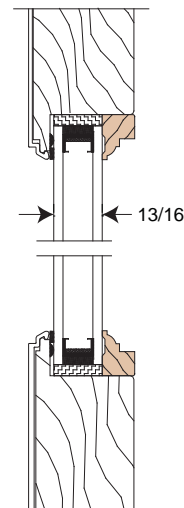

Vertical Section of Panel