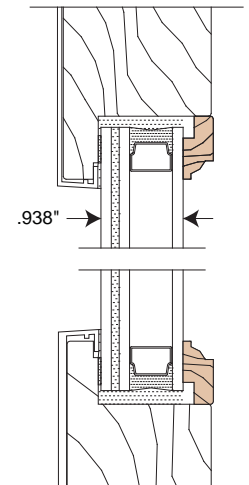

9 1/2 Bottom Rail Glass Sizes

Unit Call Out	Glass Size
1-0 x 6-10	6 x 67 1/4"
1-2 x 6-10	8 x 67 1/4"
1-4 x 6-10	10 x 67 1/4"
1-6 x 6-10	12 x 67 1/4"
1-8 & 2-0 x 6-10	14 x 67 1/4"
2-6 x 6-10	20 x 67 1/4"
2-8 x 6-10	22 x 67 1/4"
3-0 x 6-10	26 x 67 1/4"
3-2 x 6-10	28 x 67 1/4"
1-0 x 7-2	6 x 71 1/4"
1-2 x 7-2	8 x 71 1/4"
1-4 x 7-2	10 x 71 1/4"
1-6 x 7-2	12 x 71 1/4"
1-8 & 2-0 x 7-2	14 x 71 1/4"
2-6 x 7-2	20 x 71 1/4"
2-8 x 7-2	22 x 71 1/4"
3-0 x 7-2	26 x 71 1/4"
3-2 x 7-2	28 x 71 1/4"
1-0 x 8-0	6 x 80 1/4"
1-2 x 8-0	8 x 80 1/4"
1-4 x 8-0	10 x 80 1/4"
1-6 x 8-0	12 x 80 1/4"
1-8 & 2-0 x 8-0	14 x 80 1/4"
2-6 x 8-0	20 x 80 1/4"
2-8 x 8-0	22 x 80 1/4"
3-0 x 8-0	26 x 80 1/4"
3-2 x 8-0	28 x 80 1/4"
1-0 x 8-3	6 x 83 1/4"
1-2 x 8-3	8 x 83 1/4"
1-4 x 8-3	10 x 83 1/4"
1-6 x 8-3	12 x 83 1/4"
1-8 & 2-0 x 8-3	14 x 83 1/4"
2-6 x 8-3	20 x 83 1/4"
2-8 x 8-3	22 x 83 1/4"
3-0 x 8-3	26 x 83 1/4"
3-2 x 8-3	28 x 83 1/4"

Laminated Glass Configuration

MAX. GLS WIDTH		0.398
LAMINATED GLASS:	GLASS	0.122
	PVB	0.090
	GLASS	0.122

FeelSafe Impact Laminated Glass Options Glass Type "D"

4 FeelSafe Laminated Insulated Glass Wood Glazing Bead Lineal Foot Part# 212765

Wood Glazing Bead
For
Monolithic Laminated Glass

Laminated Insulated Glass Configuration

MAX. IG WIDTH		0.938
LAMINATED INSULATED 5mm / 5mm GLASS:	GLASS	0.122
	PVB	0.090
	GLASS	0.122
MIN. AIR SPACE		0.438
GLASS		0.122