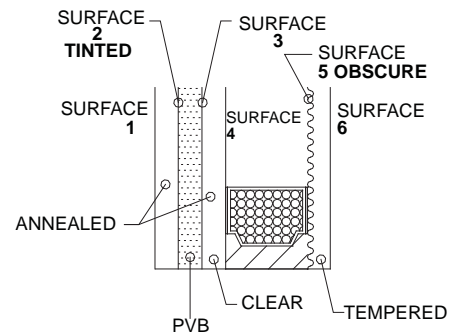

**CLEAR
INSULATED LAMINATED
OBSCURE / TINTED GLASS**