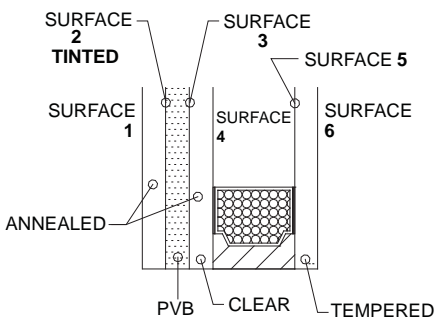

For FeelSafe Insulated Glazing Options, See Next page →

Glazing Options

FeelSafe Impact Laminated Insulated Glass Options

Laminated Insulated Glass Configuration

MAX. IG WIDTH		0.938
LAMINATED INSULATED 5mm / 5mm GLASS:	GLASS	0.122
	PVB	0.090
	GLASS	0.122
MIN. AIR SPACE		0.438
GLASS		0.122

**LOW-E INSULATED LAMINATED
TINTED / OBSCURE GLASS**

**LOW-E INSULATED
LAMINATED GLASS**

**LOW-E INSULATED
LAMINATED TINTED GLASS**

**CLEAR INSULATED
LAMINATED TINTED GLASS**

**CLEAR
INSULATED LAMINATED
OBSCURE GLASS**