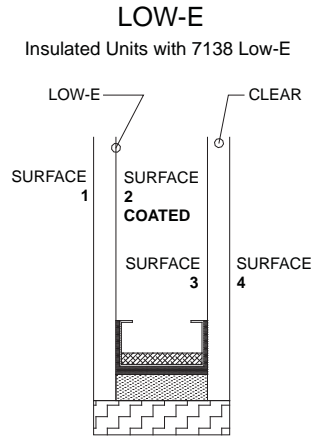

2 4MM Wood Glazing Bead Lineal Foot Part# 211875 (Pine)

Note: 4MM glazing bead only required on units with a glass square footage greater than 17.9 SGFT.

Vertical Section of Panel

Glazing Options

3MM & 4MM Glass Options