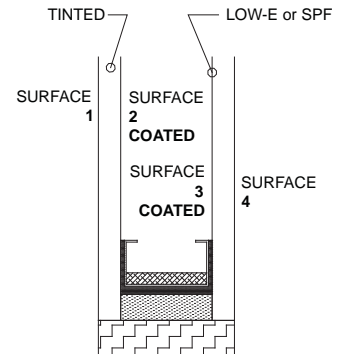

GRAY / BRONZE TINTED
Insulated Units with Tinted Exterior Lite and
Optional Coatings on Surface 3
Low-E options include 7138, 7036 or 5527