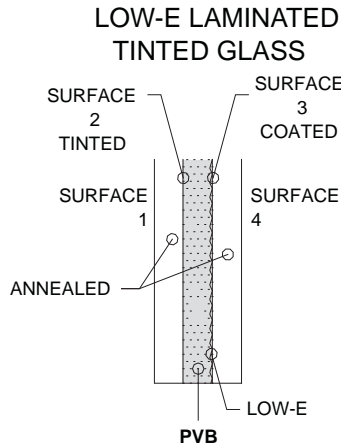

FeelSafe Glazing Beads, Glazing Options

PART # 098479
3/16 X 1/16 POLYETHYLENE FOAM TAPE

3 FeelSafe Laminated Monolithic Wood Glazing Bead Lineal Foot Part# 216636 (Pine)

Wood Glazing Bead
For
5mm - 5mm Laminated Insulated Glass

Laminated Glass Configuration

MAX. GLS WIDTH		0.398
LAMINATED GLASS:	GLASS	0.122
	PVB	0.090
	GLASS	0.122

FeelSafe Impact Laminated Glass Options Glass Type "D"

4 FeelSafe Laminated Insulated Glass Wood Glazing Bead Lineal Foot Part# 212765

Wood Glazing Bead
For
Monolithic Laminated Glass

Laminated Insulated Glass Configuration

MAX. IG WIDTH		0.938
LAMINATED INSULATED 5mm / 5mm GLASS:	GLASS	0.122
	PVB	0.090
	GLASS	0.122
MIN. AIR SPACE		0.438
GLASS		0.122