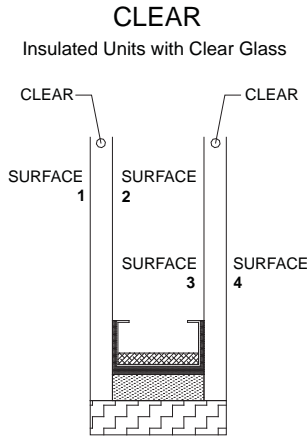

Lengths in charts apply to 3MM and 4MM glazing beads.

Horizontal	
Size	Length
1-0	6 7/16"
1-2	8 7/16"
1-4	10 7/16"
1-6	12 7/16"
1-8 & 2-0	14 7/16"
2-6	20 7/16"
2-8	22 7/16"
3-0	26 7/16"
3-2	28 7/16"

Vertical	
Size	Length
Retro/6-10	69 9/16"
7-2	73 9/16"
8-0	82 13/16"
8-3	85 13/16"

2 4MM Wood Glazing Bead Lineal Foot Part# 211875 (Pine)

Note: 4MM glazing bead only required on units with a glass square footage greater than 17.9 SGFT.

Vertical Section of Panel

Glazing Options

3MM & 4MM Glass Options