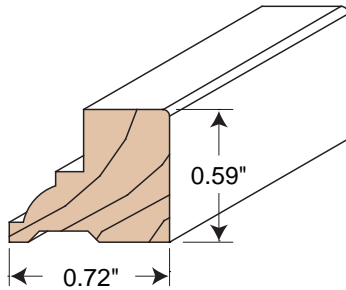

Outswing & French Outswing Patio Door

Energy Saver Aluminum Clad Wood Replacement Parts

Glazing Beads

Note: 3MM and 4MM refers to the thickness of each pane of glass that makes up the insulated glass.
3MM glass thickness = .122 and 4MM glass thickness = .0154 as shown on the Glass Makeup chart/diagram below.

Lengths in charts apply to 3MM and 4MM glazing beads.

Horizontal	
Size	Length
1-0	6 7/16"
1-2	8 7/16"
1-4	10 7/16"
1-6	12 7/16"
1-8 & 2-0	14 7/16"
2-6	20 7/16"
2-8	22 7/16"
3-0	26 7/16"
3-2	28 7/16"

Vertical	
Size	Length
Retro/6-10	69 9/16"
7-2	73 9/16"
8-0	82 13/16"
8-3	85 13/16"

Vertical for 9 1/2" Bottom Rail	
Size	Length
Retro/6-10	67 9/16"
7-2	71 9/16"
8-0	80 9/16"
8-3	83 9/16"
9-0	92 9/16"
10-0	104 9/16"

PART # 098479
3/16 X 1/16 POLYETHYLENE FOAM TAPE

1 3MM Wood Glazing Bead Lineal Foot Part# 211876 (Pine) Vertical Section of Panel