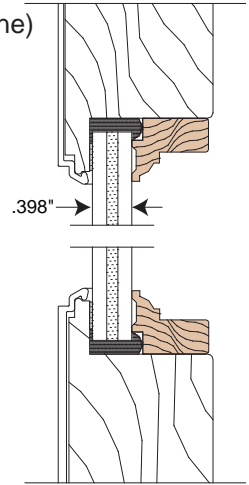

9 1/2 Bottom Rail Glass Sizes

Unit Call Out	Glass Size
1-0 x 6-10	6 x 67 1/4"
1-2 x 6-10	8 x 67 1/4"
1-4 x 6-10	10 x 67 1/4"
1-6 x 6-10	12 x 67 1/4"
1-8 & 2-0 x 6-10	14 x 67 1/4"
2-6 x 6-10	20 x 67 1/4"
2-8 x 6-10	22 x 67 1/4"
3-0 x 6-10	26 x 67 1/4"
3-2 x 6-10	28 x 67 1/4"
1-0 x 7-2	6 x 71 1/4"
1-2 x 7-2	8 x 71 1/4"
1-4 x 7-2	10 x 71 1/4"
1-6 x 7-2	12 x 71 1/4"
1-8 & 2-0 x 7-2	14 x 71 1/4"
2-6 x 7-2	20 x 71 1/4"
2-8 x 7-2	22 x 71 1/4"
3-0 x 7-2	26 x 71 1/4"
3-2 x 7-2	28 x 71 1/4"
1-0 x 8-0	6 x 80 1/4"
1-2 x 8-0	8 x 80 1/4"
1-4 x 8-0	10 x 80 1/4"
1-6 x 8-0	12 x 80 1/4"
1-8 & 2-0 x 8-0	14 x 80 1/4"
2-6 x 8-0	20 x 80 1/4"
2-8 x 8-0	22 x 80 1/4"
3-0 x 8-0	26 x 80 1/4"
3-2 x 8-0	28 x 80 1/4"
1-0 x 8-3	6 x 83 1/4"
1-2 x 8-3	8 x 83 1/4"
1-4 x 8-3	10 x 83 1/4"
1-6 x 8-3	12 x 83 1/4"
1-8 & 2-0 x 8-3	14 x 83 1/4"
2-6 x 8-3	20 x 83 1/4"
2-8 x 8-3	22 x 83 1/4"
3-0 x 8-3	26 x 83 1/4"
3-2 x 8-3	28 x 83 1/4"

FeelSafe Glazing Beads, Glazing Options

PART # 098479
3/16 X 1/16 POLYETHYLENE FOAM TAPE

3 FeelSafe Laminated Monolithic Wood Glazing Bead Lineal Foot Part# 216636 (Pine)

Wood Glazing Bead
For
5mm - 5mm Laminated Insulated Glass

Laminated Glass Configuration

MAX. GLS WIDTH		0.398
LAMINATED GLASS:	GLASS	0.122
	PVB	0.090
	GLASS	0.122

FeelSafe Impact Laminated Glass Options Glass Type "D"

4 FeelSafe Laminated Insulated Glass Wood Glazing Bead Lineal Foot Part# 212765

Wood Glazing Bead
For
Monolithic Laminated Glass

Laminated Insulated Glass Configuration

MAX. IG WIDTH		0.938
LAMINATED INSULATED 5mm / 5mm GLASS:	GLASS	0.122
	PVB	0.090
	GLASS	0.122
MIN. AIR SPACE		0.438
GLASS		0.122