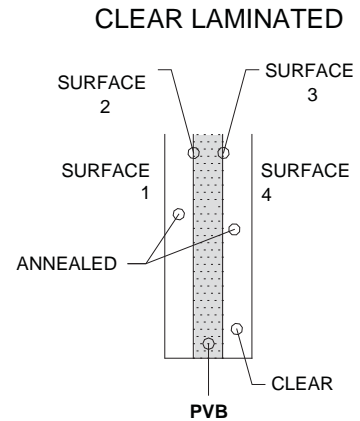

FeelSafe Glazing Beads, Glazing Options

PART # 098479
3/16 X 1/16 POLYETHYLENE FOAM TAPE

3 FeelSafe Laminated Monolithic Wood Glazing Bead Lineal Foot Part# 216636 (Pine)

Wood Glazing Bead
For
5mm - 5mm Laminated Insulated Glass

Laminated Glass Configuration

MAX. GLS WIDTH		0.398
LAMINATED GLASS:	GLASS	0.122
	PVB	0.090
	GLASS	0.122

FeelSafe Impact Laminated Glass Options Glass Type "D"

4 FeelSafe Laminated Insulated Glass Wood Glazing Bead Lineal Foot Part# 212765

Wood Glazing Bead
For
Monolithic Laminated Glass

Laminated Insulated Glass Configuration

MAX. IG WIDTH		0.938
LAMINATED INSULATED 5mm / 5mm GLASS:	GLASS	0.122
	PVB	0.090
	GLASS	0.122
MIN. AIR SPACE		0.438
GLASS		0.122