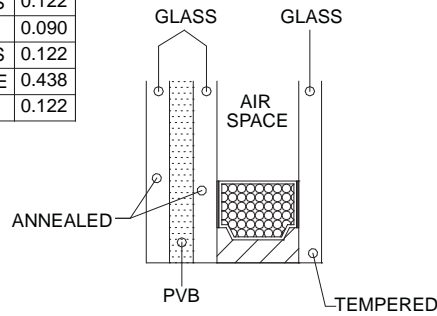

Laminated Glass Configuration

MAX. GLS WIDTH		0.398
LAMINATED GLASS:	GLASS	0.122
	PVB	0.090
	GLASS	0.122

FeelSafe Impact Laminated Glass Options Glass Type "D"

4 FeelSafe Laminated Insulated Glass Wood Glazing Bead Lineal Foot Part# 212765

Wood Glazing Bead
For
Monolithic Laminated Glass

Laminated Insulated Glass Configuration

MAX. IG WIDTH		0.938
LAMINATED INSULATED 5mm / 5mm GLASS:	GLASS	0.122
	PVB	0.090
	GLASS	0.122
MIN. AIR SPACE		0.438
GLASS		0.122

For FeelSafe Insulated Glazing Options, See Next page →

Glazing Options

FeelSafe Impact Laminated Insulated Glass Options

Laminated Insulated Glass Configuration

MAX. IG WIDTH		0.938
LAMINATED INSULATED 5mm / 5mm GLASS:	GLASS	0.122
	PVB	0.090
	GLASS	0.122
MIN. AIR SPACE		0.438
GLASS		0.122