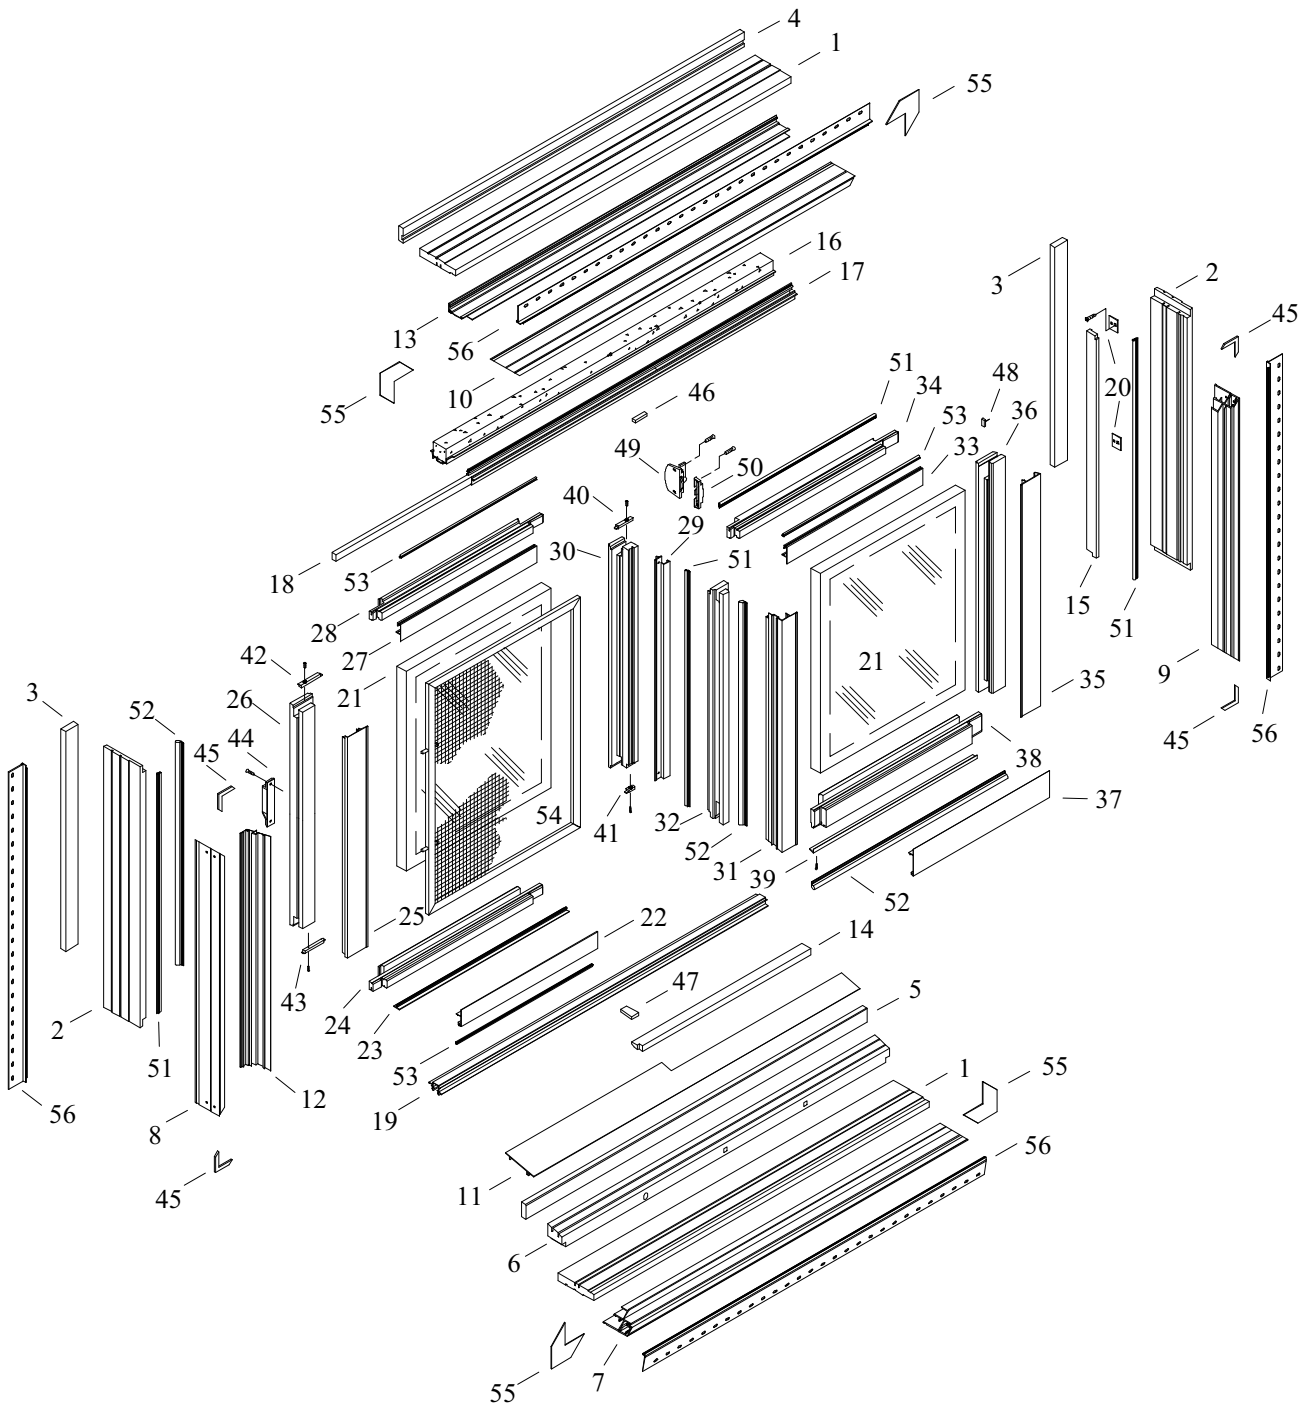

Table of Contents

Exploded View	102
Parts List	103 – 104
Liners, Stops and Tracks	104 – 105
Single Slider Sash Assembly	106
Insulating Sash	106
Low-E Sash	106
Low-E Climate Control Sash	106
Low-E Sun Blocker Sash	106
Low-E Super Sun Blocker Sash	106
Tri-Slider Sash Assembly	107 – 108
Insulating Sash	107
Low-E Sash	107
Low-E Climate Control Sash	107
Low-E Sun Blocker Sash	108
Low-E Super Sun Blocker Sash	108
Hardware/Miscellaneous	109 – 110
Slider Hardware	109
Fastener Schedule	109
Weatherstripping/Miscellaneous	110
Screens	111

Aluminum Wood Horizontal Sliding Windows Replacement Parts

Exploded View

Alum. Wood Horiz.
Sliding Windows

Aluminum Wood Horizontal Sliding Windows Replacement Parts

Parts List

Item No.	Description
1.	Head and Sill Jamb
2.	Side Jamb
3.	Side Inside Liner
4.	Head Inside Liner
5.	Sill Inside Liner
6.	Sill Filler
7.	Sill Aluminum Extrusion
8.	Left Side Jamb Aluminum Extrusion
9.	Right Side Jamb Aluminum Extrusion
10.	Head Jamb Aluminum Extrusion
11.	Aluminum Sill Plate
12.	Aluminum Side Filler
13.	Aluminum Head Filler
14.	Stationary Sill Parting Stop
15.	Stationary Sash Side Stop
16.	Vinyl Head Track and Foam
17.	Vinyl Head Parting Stop
18.	Head Parting Stop Filler
19.	Vinyl Sill Track
20.	Stationary Sash Bracket
21.	3/4" Insulating Glass
22.	Operating Sash Bottom Rail Aluminum Cover
23.	Operating Sash Track Slide
24.	Operating Sash Bottom Rail
25.	Operating Sash Left Stile Aluminum Cover
26.	Operating Sash Left Stile
27.	Operating Sash Top Rail Aluminum Cover
28.	Operating Sash Top Rail
29.	Inside Checkrail Aluminum Cover
30.	Inside Checkrail
31.	Outside Checkrail Aluminum Cover
32.	Outside Checkrail
33.	Stationary Sash Top Rail Aluminum Cover
34.	Stationary Sash Top Rail
35.	Stationary Sash Right Stile Aluminum Cover
36.	Stationary Sash Right Stile
37.	Stationary Sash Bottom Rail Cover
38.	Stationary Sash Bottom Rail
39.	Stationary Sash Clip
40.	Right Top Sash Cap
41.	Right Bottom Sash Cap
42.	Left Top Sash Cap
43.	Left Bottom Sash Cap