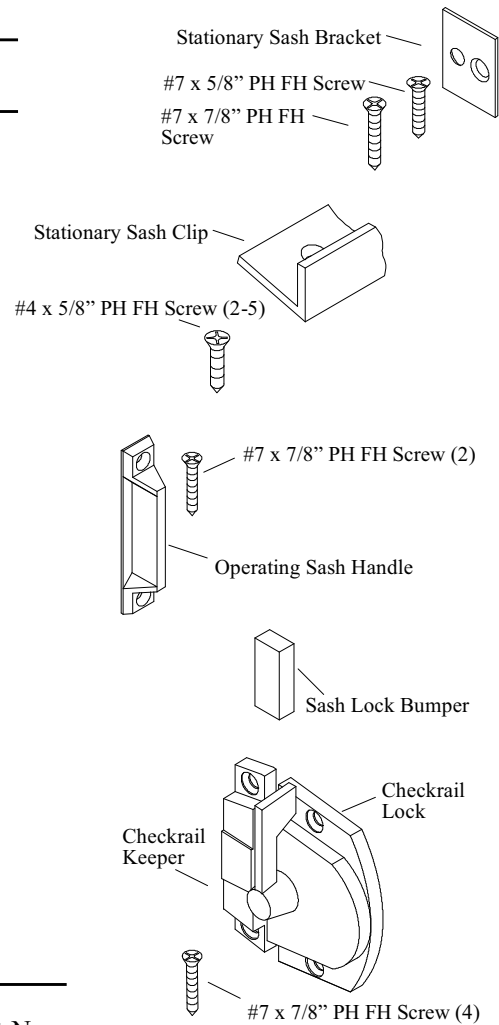

Tech Tip: Operating Sash size = Glass width + 2-11/16, Glass height + 2-1/8
 Stationary Sash size = Glass width + 2-7/16, Glass height + 2-7/8

Alum. Wood Horiz. Sliding Windows

Aluminum Wood Horizontal Sliding Windows Replacement Parts

Hardware/Miscellaneous

Items #20 - #50 Slider Hardware

Item No.	Description	Part No.
20	ASL Stationary Sash Bracket	014253
39	ASL 3-0 Stationary Sash Clip	013957
	ASL 4-0 Stationary Sash Clip	013958
	ASL 5-0 Stationary Sash Clip	013959
	ASL 6-0 Stationary Sash Clip	013960
	ASL 7-0 Stationary Sash Clip	014260
	ASL 8-0 Stationary Sash Clip	014261
44	ASL Operating Sash Handle - Gold Tone	013777
	ASL Operating Sash Handle - 03 Bronze	090942
	ASL Operating Sash Handle - White	019313
	ASL Operating Sash Handle - Bright Brass	031959
48	ASL Sash Lock Bumper	014735
49	ASL Checkrail Lock - Gold Tone	013474
	ASL Checkrail Lock - 03 Bronze	090940
	ASL Checkrail Lock - White	018987
	ASL Checkrail Lock - Bright Brass	031957
50	ASL Checkrail Keeper - Gold Tone	013329
	ASL Checkrail Keeper - 03 Bronze	090941
	ASL Checkrail Keeper - White	018988
	ASL Checkrail Keeper - Bright Brass	031958
	(3-6, 4-0, 5-0 Heights Require 2)	

Fastener Schedule

Description	Where Used	Qty.	Part No.
#7 x 5/8" PH FH Screw	Stationary sash bracket to side jamb.	1	014153
#7 x 7/8" PH FH Screw	Stationary sash bracket to sash.	1	011963
#7 x 1-1/4" PH FH Screw	Stationary sash top rail to head parting stop.	2	010684
#7 x 7/8" PH FH Screw	Sash handle to left stile.	2	011963
#7 x 7/8" PH FH Screw - White	Lock and keeper to checkrails.	4	019312
#7 x 7/8" PH FH Screw - Gold		4	011963
#4 x 5/8" PH FH Screw - White	Sash caps to left stile, inside checkrail		012306
#4 x 5/8" PH FH Screw - Bronze	and		013104
#4 x 5/8" PH FH Screw - Sand	Sash clip to sill.		013105
#4 x 5/8" PH FH Screw - Green		2-5	013134